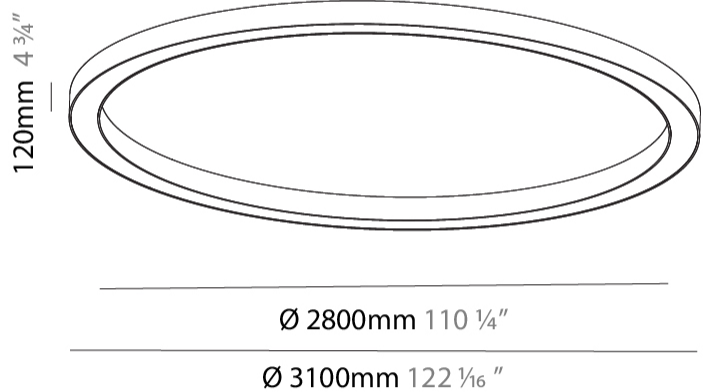

1. To build a product code in our configurator select the specify button on the base model # product page
2. To build a manual product code on this datasheet choose from the options listed below in blue font and add the suffix to the base model #

GENERAL

Series: Glorious
Subseries: Glorious
Brand: Prolicht
Division: Architectural
Mounting Type: Surface
Mounting Location: Ceiling
Subcategory: Ambient

PHYSICAL

Shape: Round
Diameter (mm): 3100
Diameter (in): 122 1/16
Height (mm): 120
Height (in): 4 3/4
Light Distribution: Direct
Weight (kg): 38.3
Weight (lbs): 84.26
Diffuser: PMMA - Opal
Fixture Finish: SSR / BKV / CWI / CRY / HAB / UFT / ITA / RUA / FTG / MYG / LOD / PUS / FRO / FUP / KIA / POP / BLS / SPG / MEY / GOH / GUM / CHC / COM / ABZ / JAG / OBR / MOS / ROR
Fixture Material: Aluminum

ELECTRICAL

Lamp Type: LED (Zhaga Standard)
Input Wattage (W): 160
Total Output Wattage (W): 128 / 102.4 (3500K)
Dimming: Non-Dimming / Phase Dimming (120Vac only) / 0-10V Dimming
Driver Included: Yes
Driver Location: Integrated
Driver Type: Constant Current - 120 / 277Vac
Driver Class: Class 2
Input Voltage (V): 120 - 277
Constant Current (MA): 350 / 800 (3500K)

LED

Color Temperature (°K): 3000 / 3500 / 4000
Max. Delivered Lumen (lm): 14770 / 15288 / 15600
CRI: >80 CRI
Efficiency (%): 65
Lamp Life (hrs): 50000

OPTICAL

RATINGS AND CERTIFICATIONS

Certified By: Certified for North American Standards
IP rating: IP20