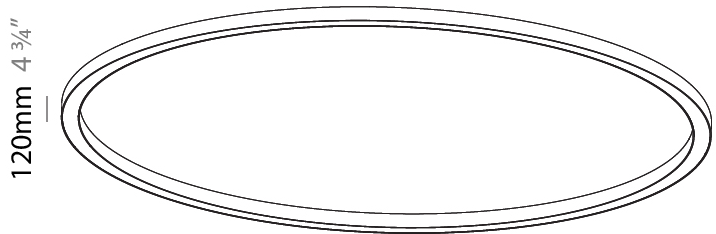

A32920-

base number	LED	Color	Finishes
	Dimming	Temperature	(Diamond)

1. To build a product code in our configurator select the specify button on the base model # product page
2. To build a manual product code on this datasheet choose from the options listed below in blue font and add the suffix to the base model #

GENERAL

Series: Glorious
Subseries: Glorious
Brand: Prolicht
Division: Architectural
Mounting Type: Surface
Mounting Location: Ceiling

PHYSICAL

Diameter (mm): 5400
Diameter (in): 212 ⁵/₈
Height (mm): 120
Height (in): 4 ³/₄
Light Distribution: Direct
Weight (kg): 68
Weight (lbs): 149.6
Diffuser: PMMA - Opal
Fixture Finish: SSR / BKV / CWI / CRY / HAB / UFT / ITA / RUA / FTG / MYG / LOD / PUS / FRO / FUP / KIA / POP / BLS / SPG / MEY / GOH / GUM / CHC / COM / ABZ / JAG / OBR / MOS / ROR
Fixture Material: Aluminum

ELECTRICAL

Lamp Type: LED (Zhaga Standard)
Input Wattage (W): 280
Total Output Wattage (W): 224 / 179.2 (3500K)
Dimming: Non-Dimming / Phase Dimming (120Vac only) / 0-10V Dimming
Driver Included: Yes
Driver Location: Integrated
Driver Type: Constant Current - 120 / 277Vac
Driver Class: Class 2
Input Voltage (V): 120 - 277
Constant Current (MA): 350 / 800 (3500K)

LED

Color Temperature (°K): 3000 / 3500 / 4000
Max. Delivered Lumen (lm): 25840 / 26754 / 27300
CRI: >80 CRI
Efficiency (%): 65
Lamp Life (hrs): 50000

OPTICAL

RATINGS AND CERTIFICATIONS

Certified By: Certified for North American Standards
IP rating: IP20

Ø 5100mm 200 ¹³/₁₆"

Ø 5400mm 212 ⁵/₈"